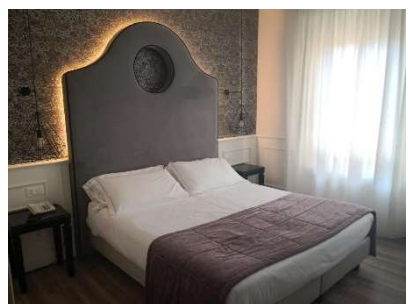

SAN LUCA HOTEL 4****
prenotazioni@ficec.it

3 km, 6 min.

Price for Room for Night

ROOMS AVAILABLE 15+

SINGLE		
DOUBLE		260,00 €
TRIPLE		
QUADRUPLE		
<i>Breakfast</i>		<i>included</i>
Half Board	rq