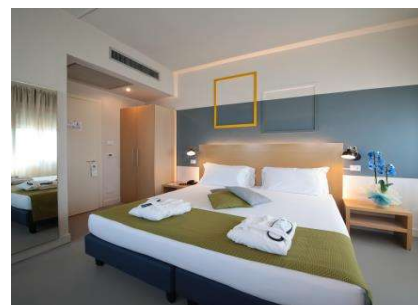

AIRPORT HTL CONGRESS. 4**** 11 km, 9 min.
prenotazioni@ficec.it

Price for Room for Night

ROOMS AVAILABLE 120
Waiting rate
SINGLE
DOUBLE
TRIPLE
QUADRUPLE
Breakfast *included*
Half Board **YES**

BEST WESTERN CAPULETI 3*** 6 km, 10 min.
prenotazioni@ficec.it

Price for Room for Night

ROOMS AVAILABLE
Waiting rate
SINGLE
DOUBLE
TRIPLE
QUADRUPLE
Breakfast *included*
Half Board **YES**

CRISTALLO HTL MANTOVA 4* 45 km, 38 min.
prenotazioni@ficec.it

Price for Room for Night