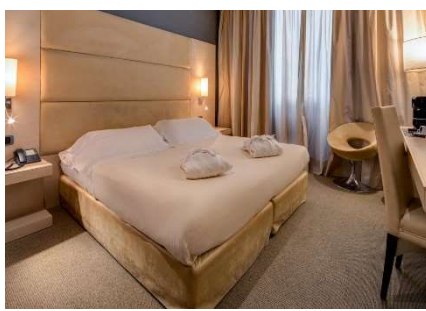

BW PLUS EXPO 4****
prenotazioni@ficec.it

14 km, 16 min.

Price for Room for Night

ROOMS AVAILABLE 50+

| | | |
|-------------------|------------|-----------------|
| SINGLE | rq | 80,00 € |
| DOUBLE | 42 | 110,00 € |
| TRIPLE | 5 | 130,00 € |
| QUADRUPLE | 3 | 160,00 € |
| Breakfast | | <i>included</i> |
| Half Board | YES | 25,00 € |