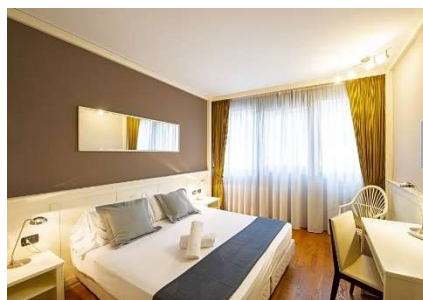

ROOMS AVAILABLE RESERVED

SINGLE		
DOUBLE		
TRIPLE		
QUADRUPLE		
<i>Breakfast</i>		<i>included</i>
Half Board