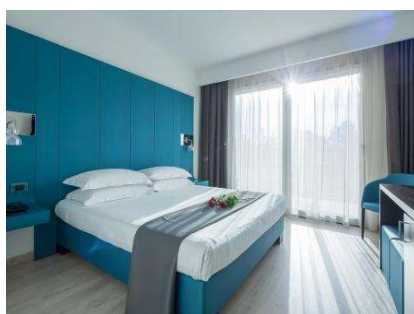

BRANDOLI HOTEL 3***
prenotazioni@ficec.it

9 km, 15 min.

Price for Room for Night

ROOMS AVAILABLE 20

| | | |
|-------------------|------------|-----------------|
| SINGLE | | |
| DOUBLE | 10 | 115,00 € |
| TRIPLE | 5 | 145,00 € |
| QUADRUPLE | 5 | 165,00 € |
| <i>Breakfast</i> | | <i>included</i> |
| Half Board | YES | 25,00 € |