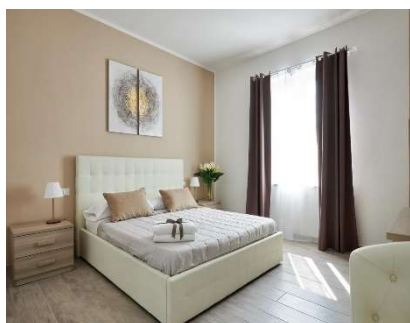

CAMERE SANTA RITA 2*
prenotazioni@ficec.it

13 km, 19 min.

Price for Room for Night

ROOMS AVAILABLE 6

SINGLE	1	80,00 €
DOUBLE	4	110,00 €
TRIPLE	1	135,00 €
QUADRUPLE		
Breakfast		NO
Half Board		NO