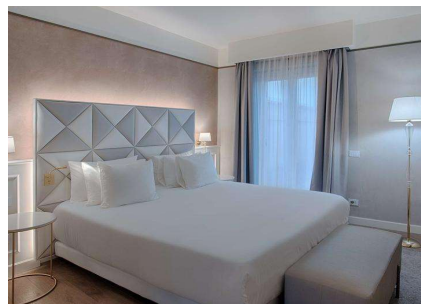

MONTRESOR TOWER 4****
prenotazioni@ficec.it

12 km, 10 min.

Price for Room for Night

ROOMS AVAILABLE 60

| | | |
|-------------------|------------|-----------------|
| SINGLE | rq | 110,00 € |
| DOUBLE | 20 | 135,00 € |
| TRIPLE | 20 | 155,00 € |
| QUADRUPLE | 20 | 175,00 € |
| <i>Breakfast</i> | | <i>included</i> |
| Half Board | YES | 25,00 € |

NH HOTEL PALAZZO 5*****
prenotazioni@ficec.it

5 km, 10 min.

Price for Room for Night

ROOMS AVAILABLE

Waiting List

| | | |
|-------------------|--|-----------------|
| SINGLE | | |
| DOUBLE | | |
| TRIPLE | | |
| QUADRUPLE | | |
| <i>Breakfast</i> | | <i>included</i> |
| Half Board | | |