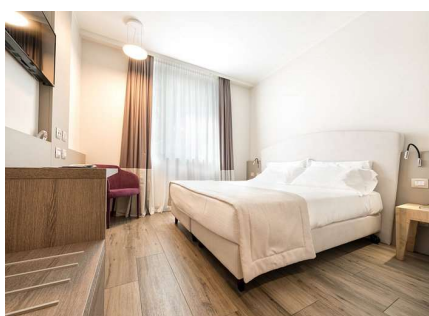

DB HTL AIRPORT 4****
prenotazioni@ficec.it

9 km, 11 min.

Price for Room for Night

ROOMS AVAILABLE 50

SINGLE	rq	50,00 €
DOUBLE	42	125,00 €
TRIPLE	5	rq
QUADRUPLE	3	rq
<i>Breakfast</i>		<i>included</i>
Half Board	YES	28,00 €