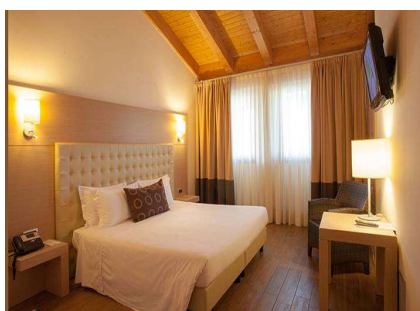

PARCHI DEL GARDA 4****
prenotazioni@ficec.it

30 km, 25 min.

Price for Room for Night

ROOMS AVAILABLE 40+

SINGLE	rq	135,00 €
DOUBLE	rq	160,00 €
TRIPLE	rq	190,00 €
QUADRUPLE	40	230,00 €
<i>Breakfast</i>		<i>included</i>
Half Board	YES	25,00 €