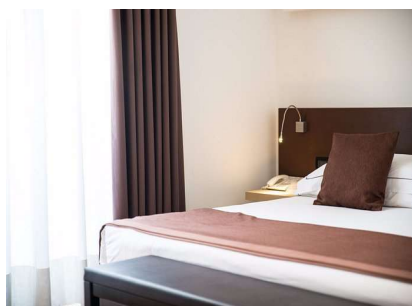

AIRPORT HTL CONGRESS. 4**** 11 km, 9 min.
prenotazioni@ficec.it

Price for Room for Night

ROOMS AVAILABLE 120
Waiting rate
SINGLE
DOUBLE
TRIPLE
QUADRUPLE
Breakfast *included*
Half Board **YES**

BEST WESTERN CAPULETI 3*** 6 km, 10 min.
prenotazioni@ficec.it