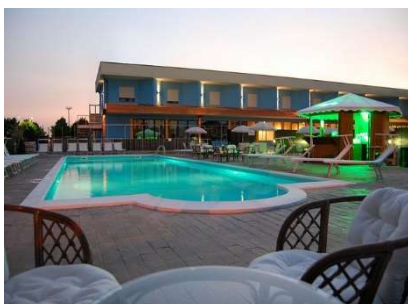

PICCOLO HTL NOGARA 3***
prenotazioni@ficec.it

41 km, 40 min.

Price for Room for Night

ROOMS AVAILABLE 20

SINGLE		115,00 €
DOUBLE		160,00 €
TRIPLE		190,00 €
QUADRUPLE		290,00 €
<i>Breakfast</i>		<i>included</i>
Half Board		28,00 €